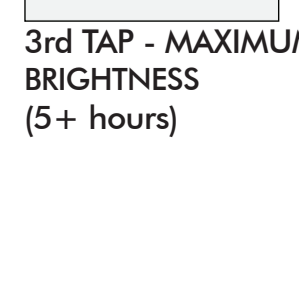

2nd TAP - MEDIUM BRIGHTNESS (10+ hours)

WHEN CONNECTED WITH USB CABLE Continuous light at any brightness level

3rd TAP - MAXIMUM BRIGHTNESS (5+ hours)