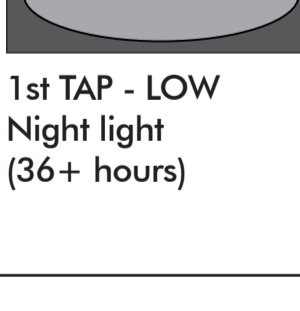

Choose the brightness:

1st TAP - LOW Bright light (36+ hours)