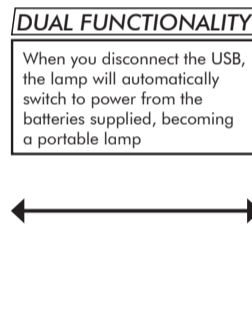

FIXED LIGHTING

PORTABLE LAMP

Introduction

When used as **fixed lighting**, the *DUAL FUNCTIONALITY* allows direct connection to a power supply with a USB cable.

By **disconnecting** the USB, the lamp will automatically switch to using the batteries supplied with the product.

When used as a **portable lamp** it is particularly suitable where electrical power supply is not available. After use reconnect USB to **recharge**.

Battery

The lamp is supplied with 6x SOWDEN Li-ion batteries 18650, 2600mAh. When the lamp is OFF and connected to the USB the batteries will recharge.

After use as a portable lamp reconnect and leave to charge overnight.