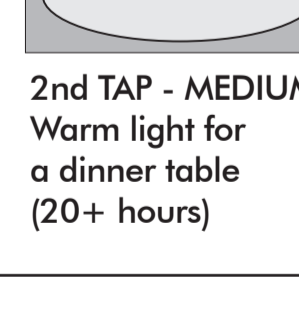

2nd TAP - MEDIUM Warm light for a dinner table (20+ hours)