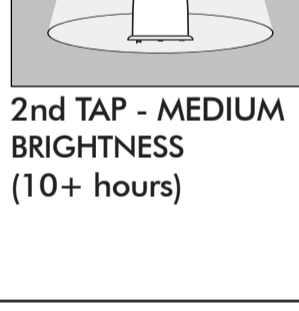

2nd TAP - MEDIUM BRIGHTNESS (10+ hours)