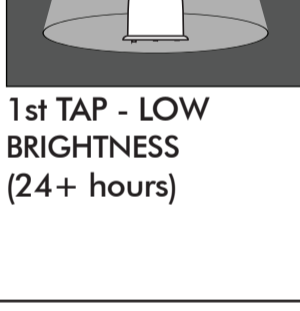

Choose the brightness:

1st TAP - LOW BRIGHTNESS (24+ hours)