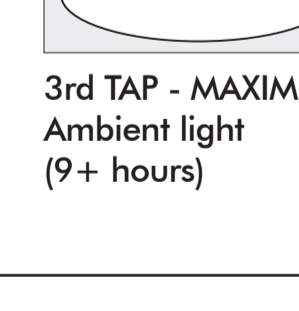

3rd TAP - MAXIMUM Ambient light (9+ hours)