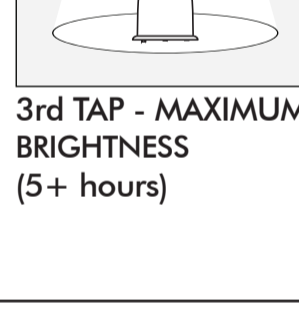

3rd TAP - MAXIMUM BRIGHTNESS (5+ hours)